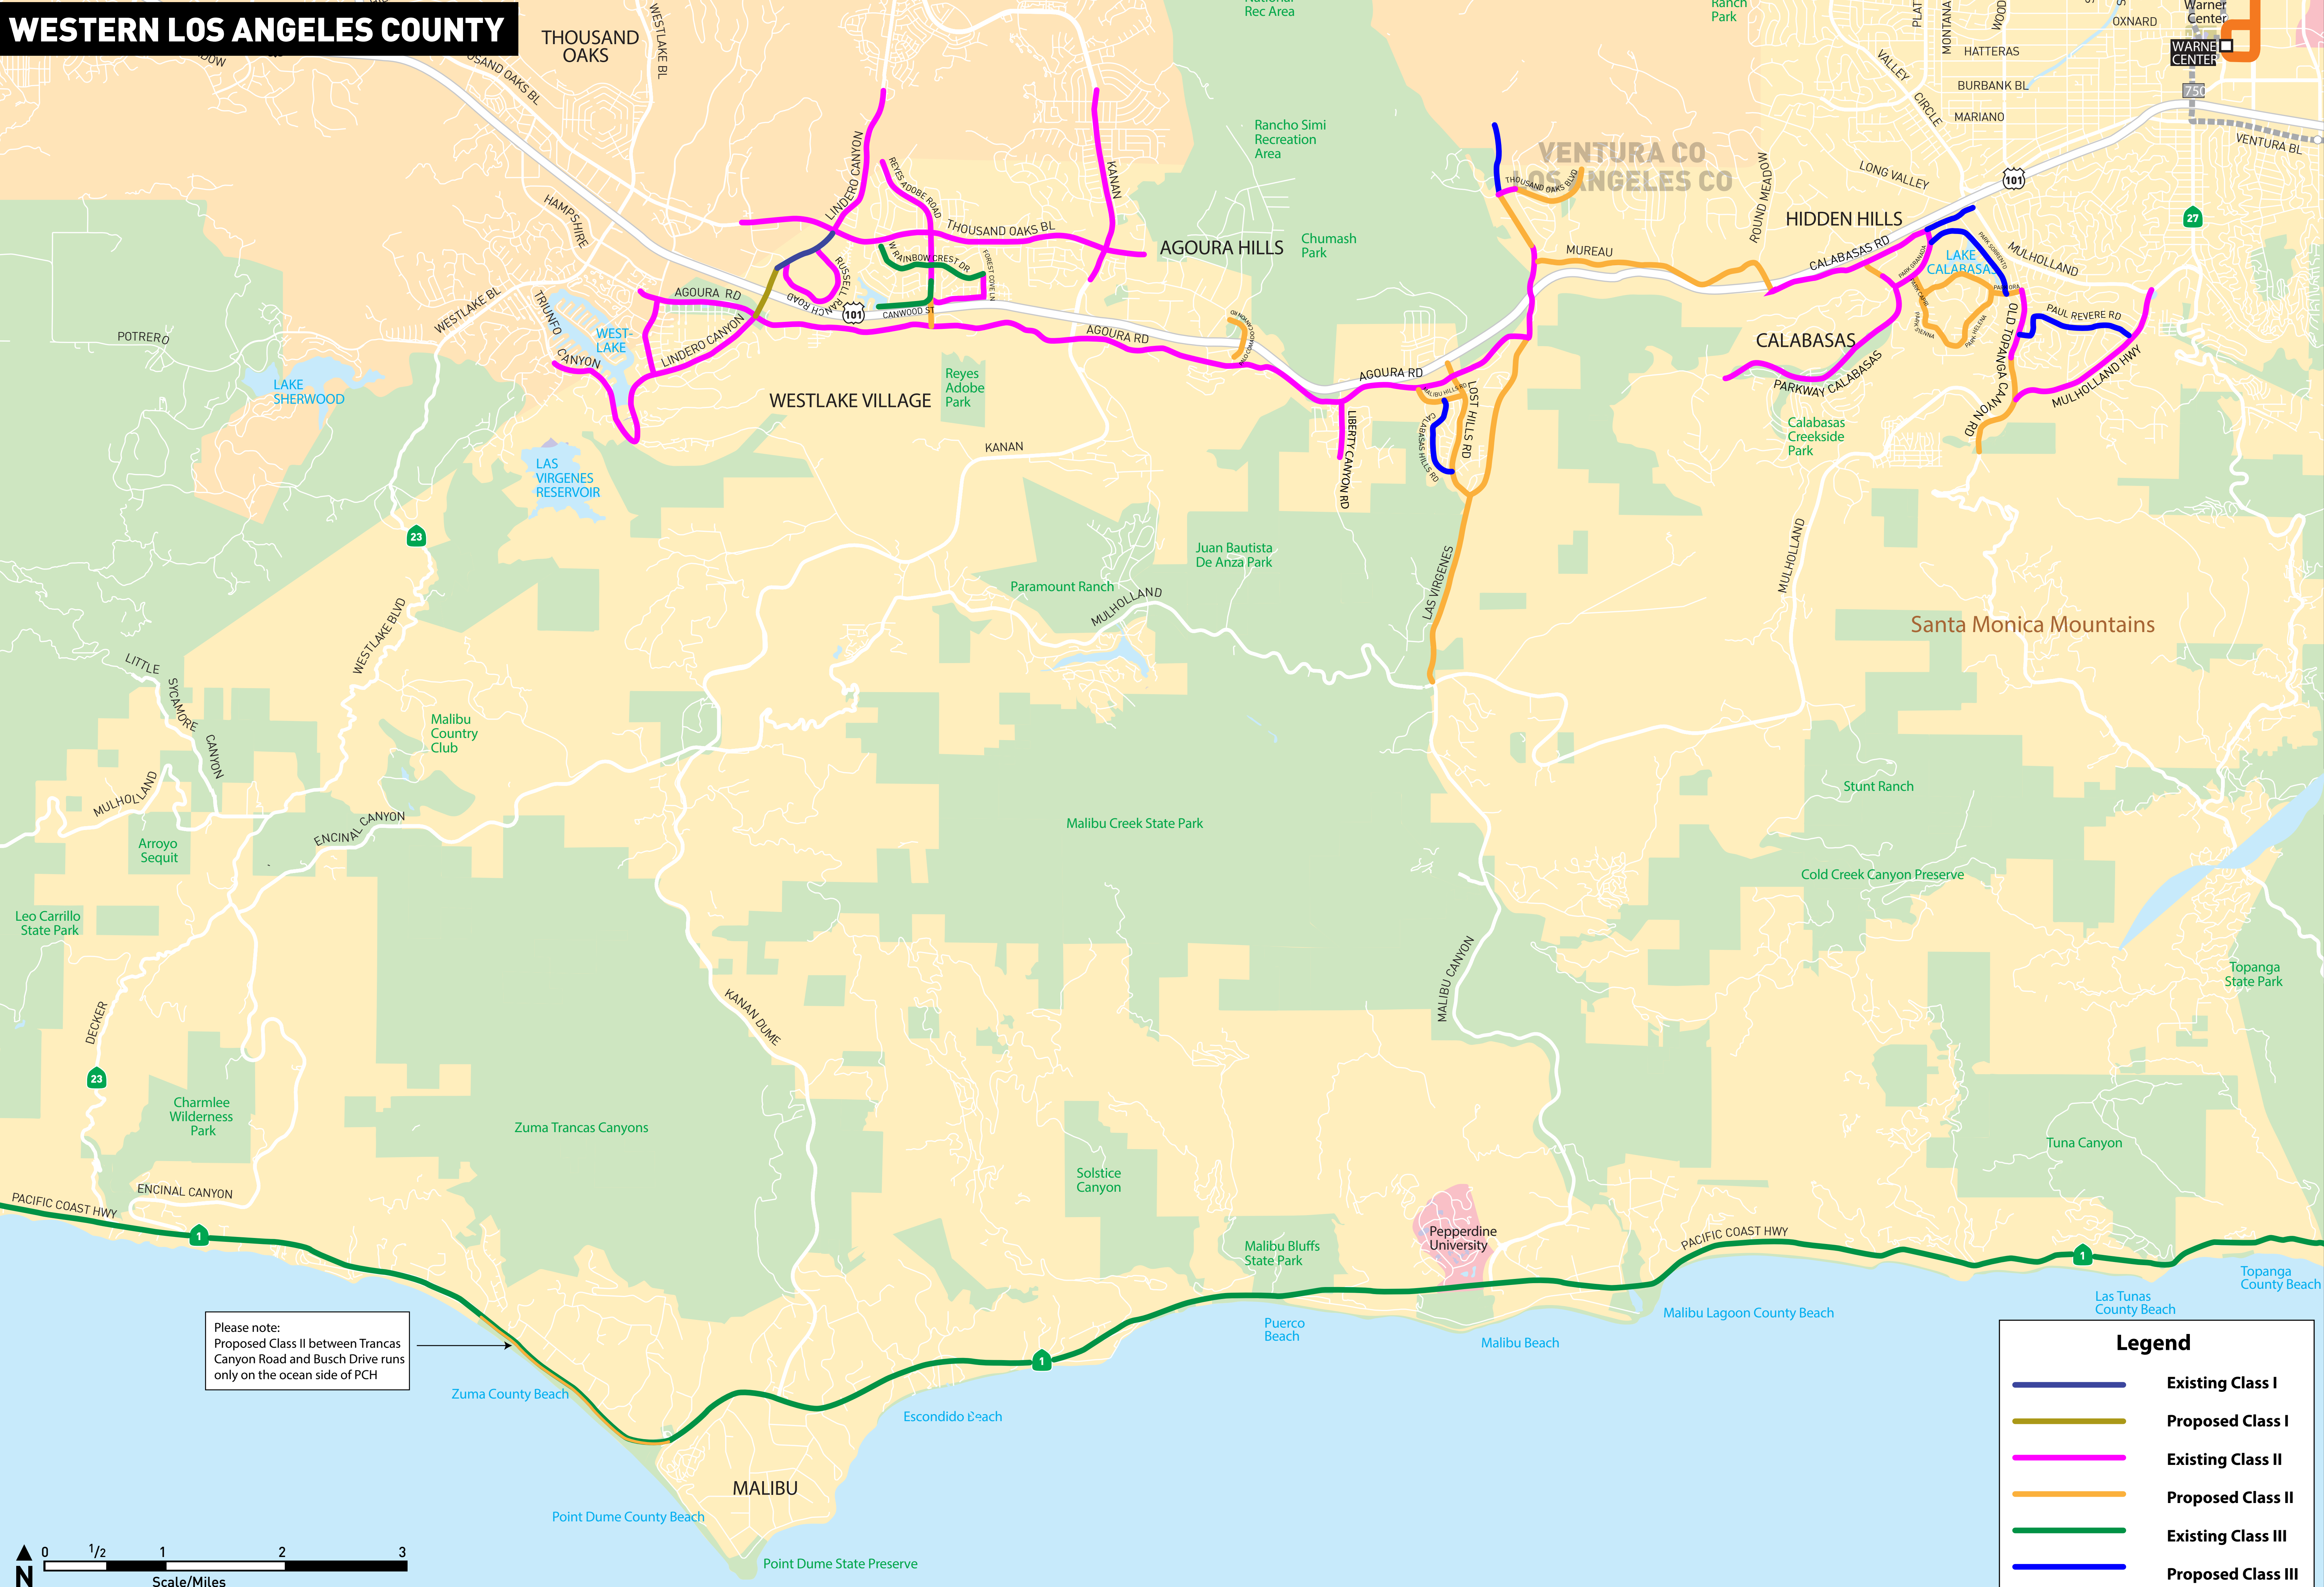

WESTERN LOS ANGELES COUNTY

Please note:
Proposed Class II between Trancas Canyon Road and Busch Drive runs only on the ocean side of PCH

Legend	
	Existing Class I
	Proposed Class I
	Existing Class II
	Proposed Class II
	Existing Class III
	Proposed Class III